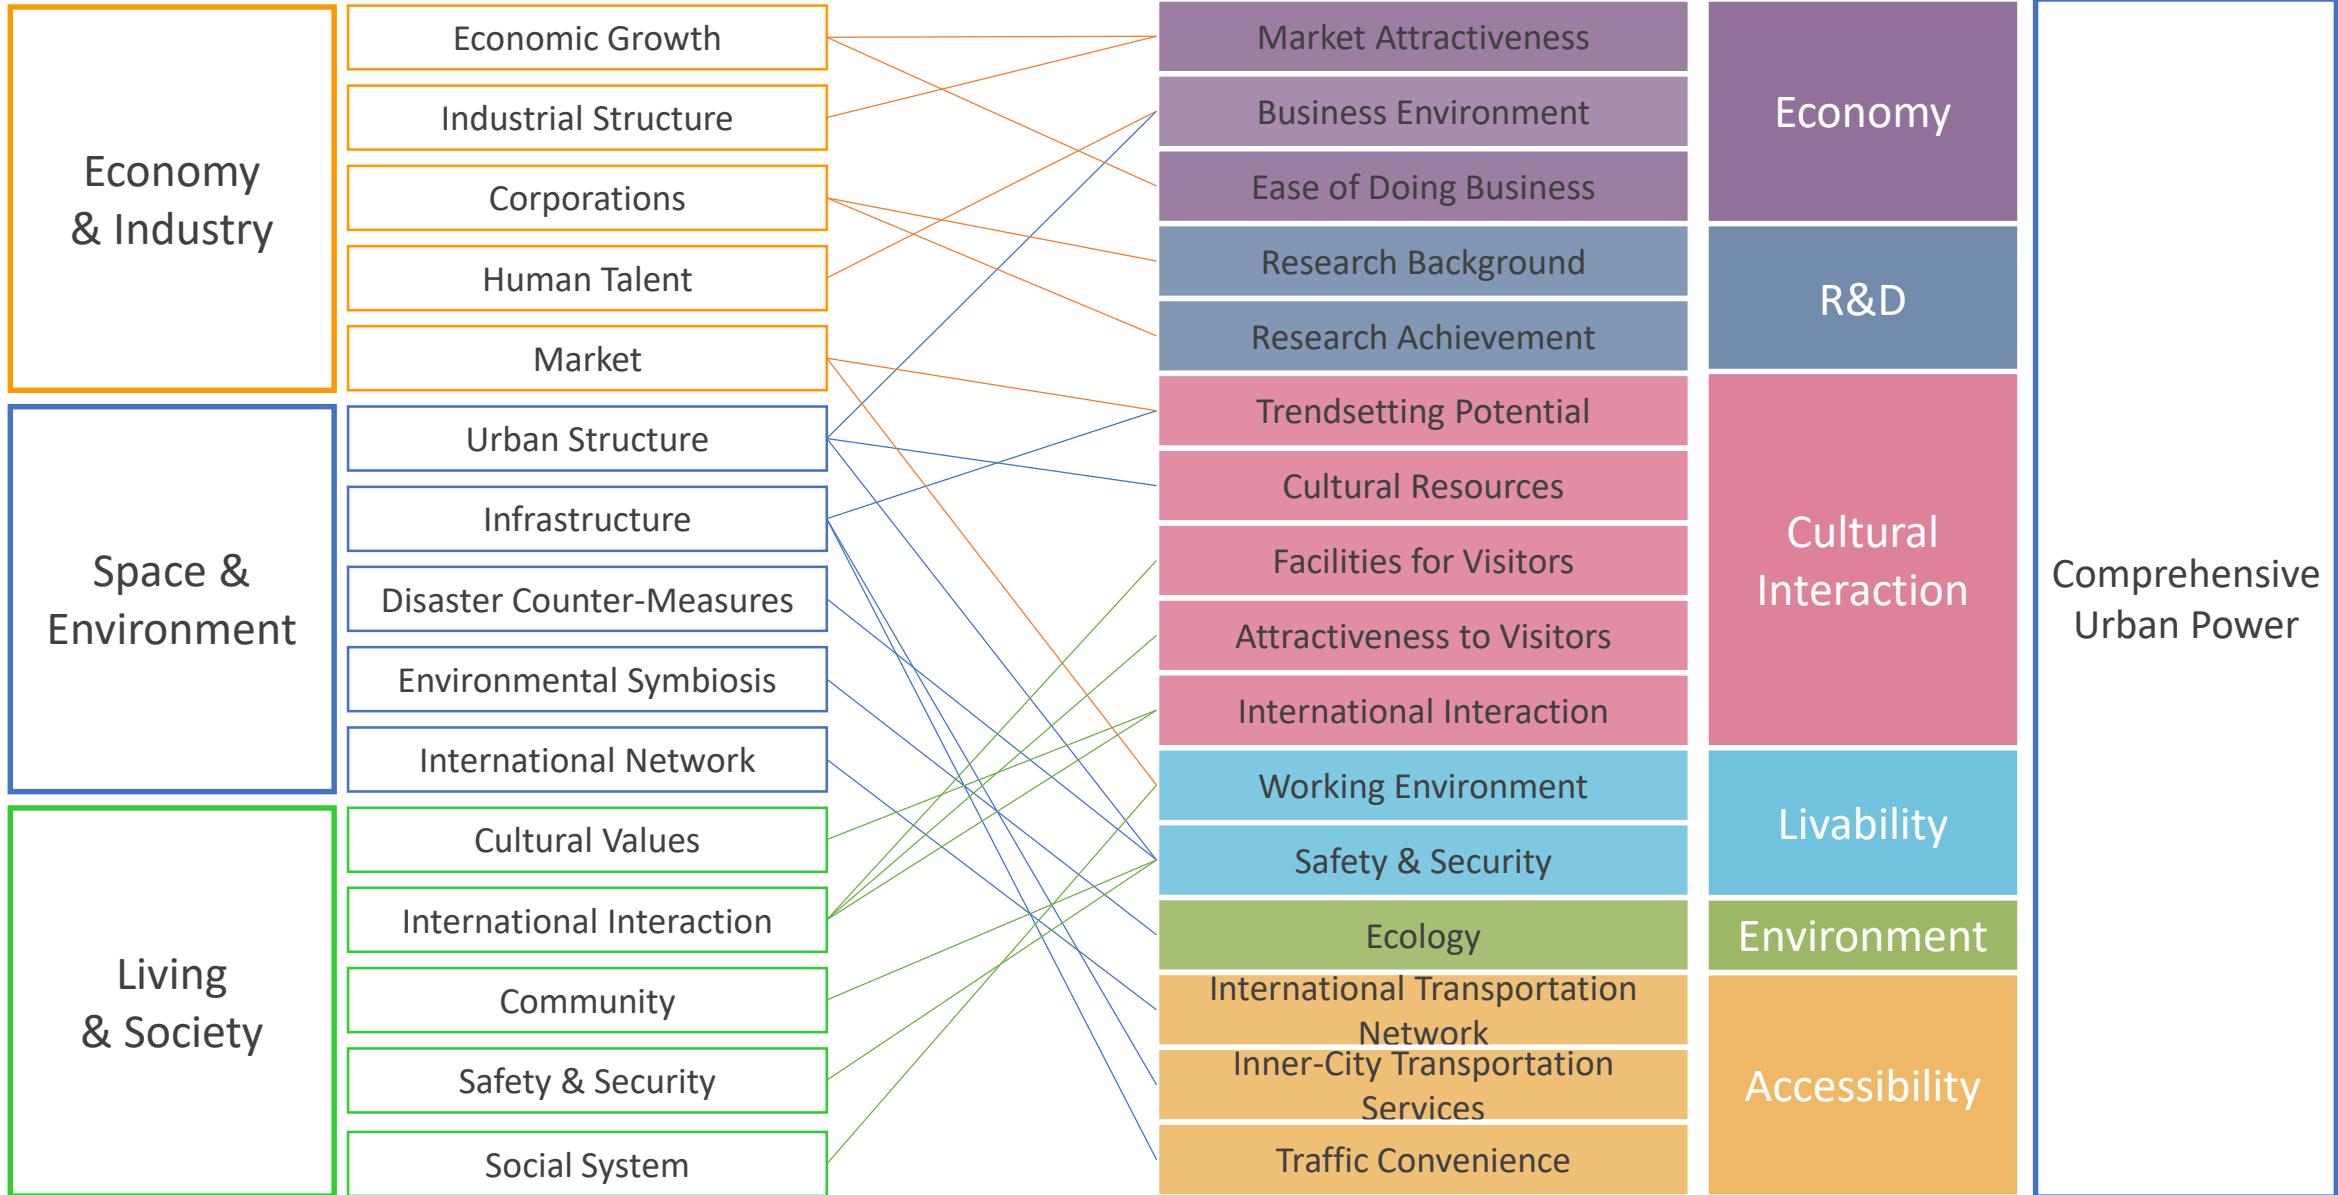

# Global Power City Index 2017

The Cabinet,  
*Growth Strategy 2017*

Ministry of Land,  
Infrastructure and Transport,  
*The Strategies for  
Metropolitan Areas*

Tokyo Metropolitan  
Government,  
*New Tokyo,  
New Tomorrow*

Urban Development  
Bureau, TMG  
*The Grand Design for  
Urban Development*

Cover extensive fields  
from mid and long  
term perspectives

etc.

## Main Policy Measures

Direct/Indirect Effects

## Influence on Comprehensive Urban Power