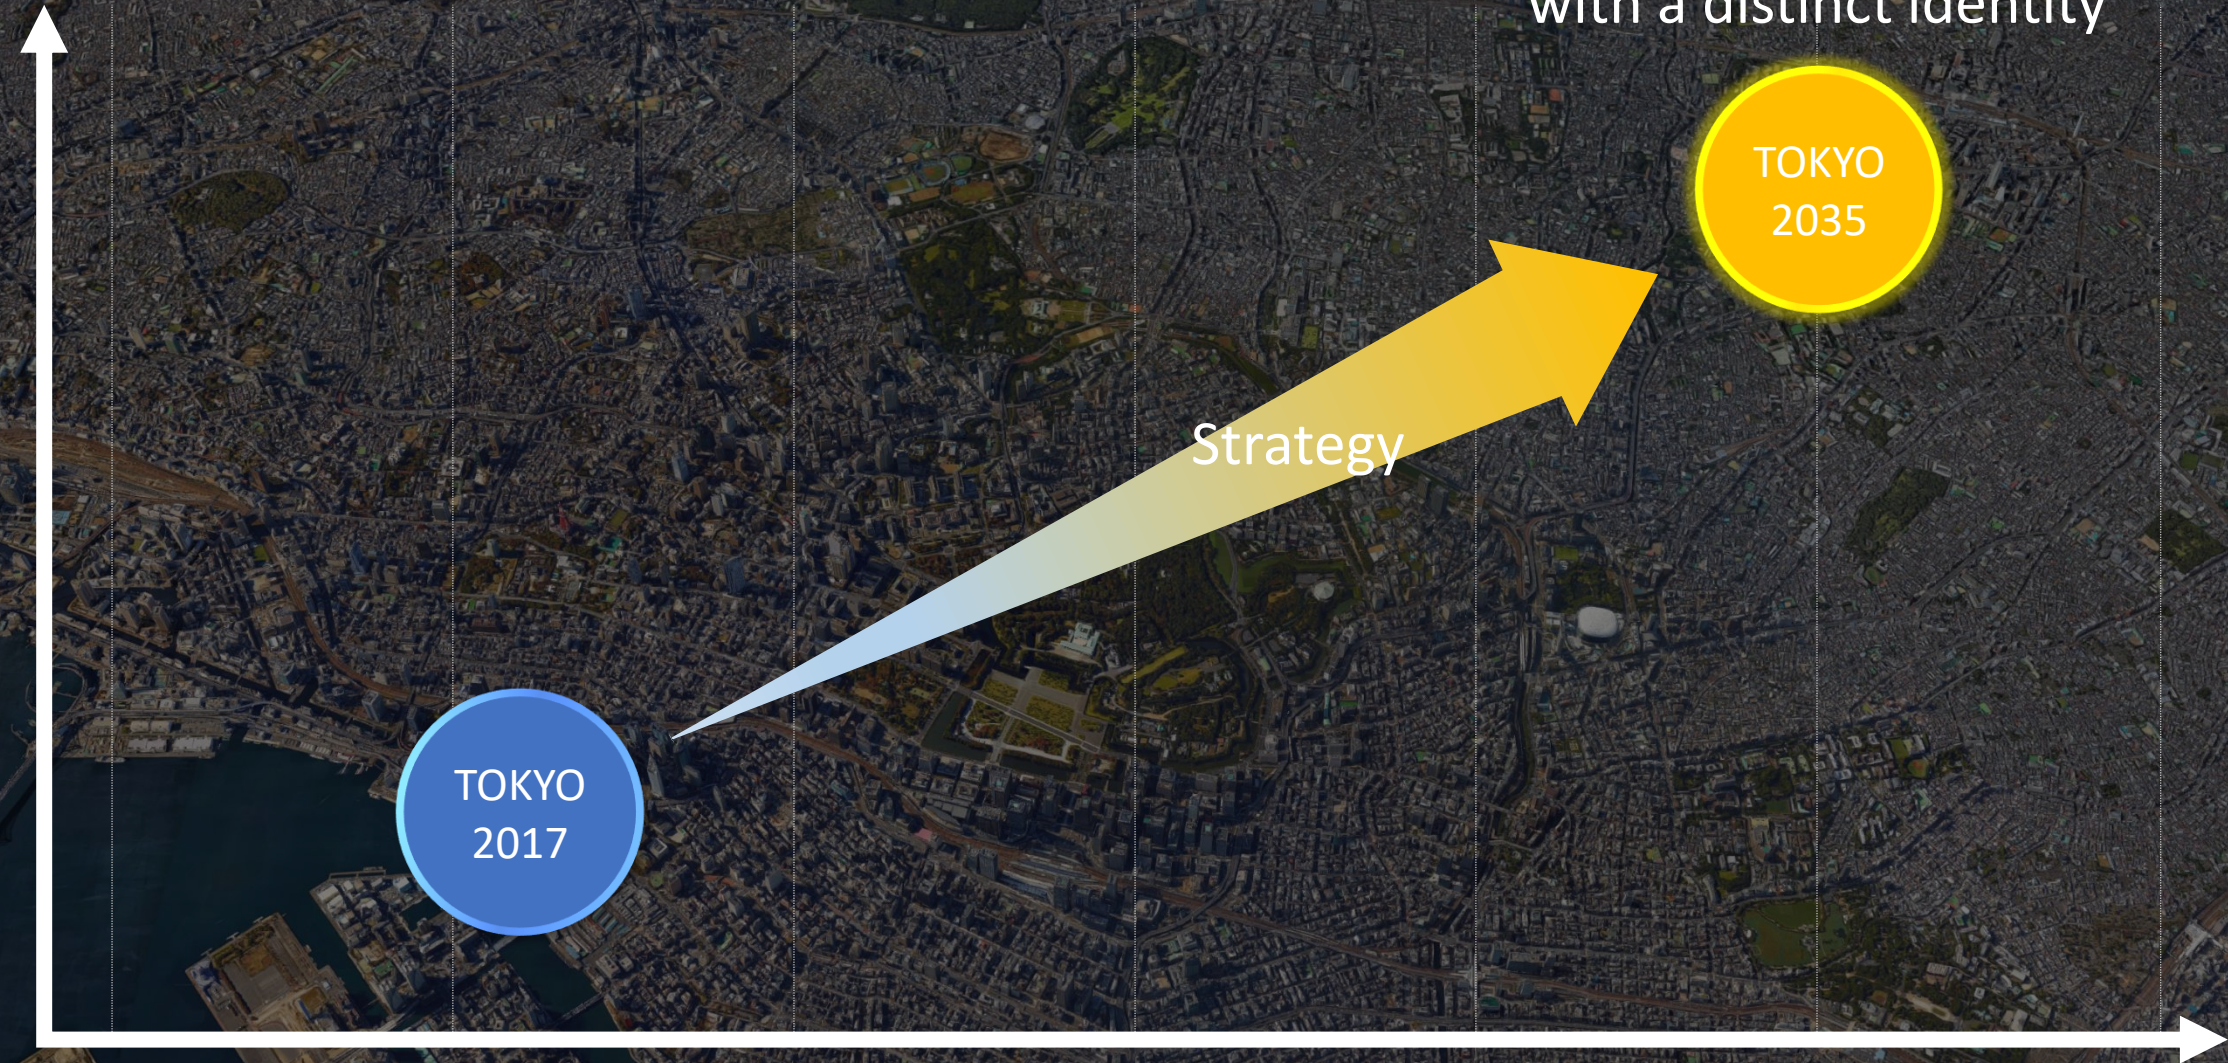

# TOKYO 2035 VISION

Like sophisticated and something edgy, I guess...

Exceptionally strong power city  
with a distinct identity

born in 2020

Power of city

Exceptionally strong power city  
with a distinct identity

TOKYO  
2017

TOKYO  
2035

Strategy

2010

2015

2020

2025

2030