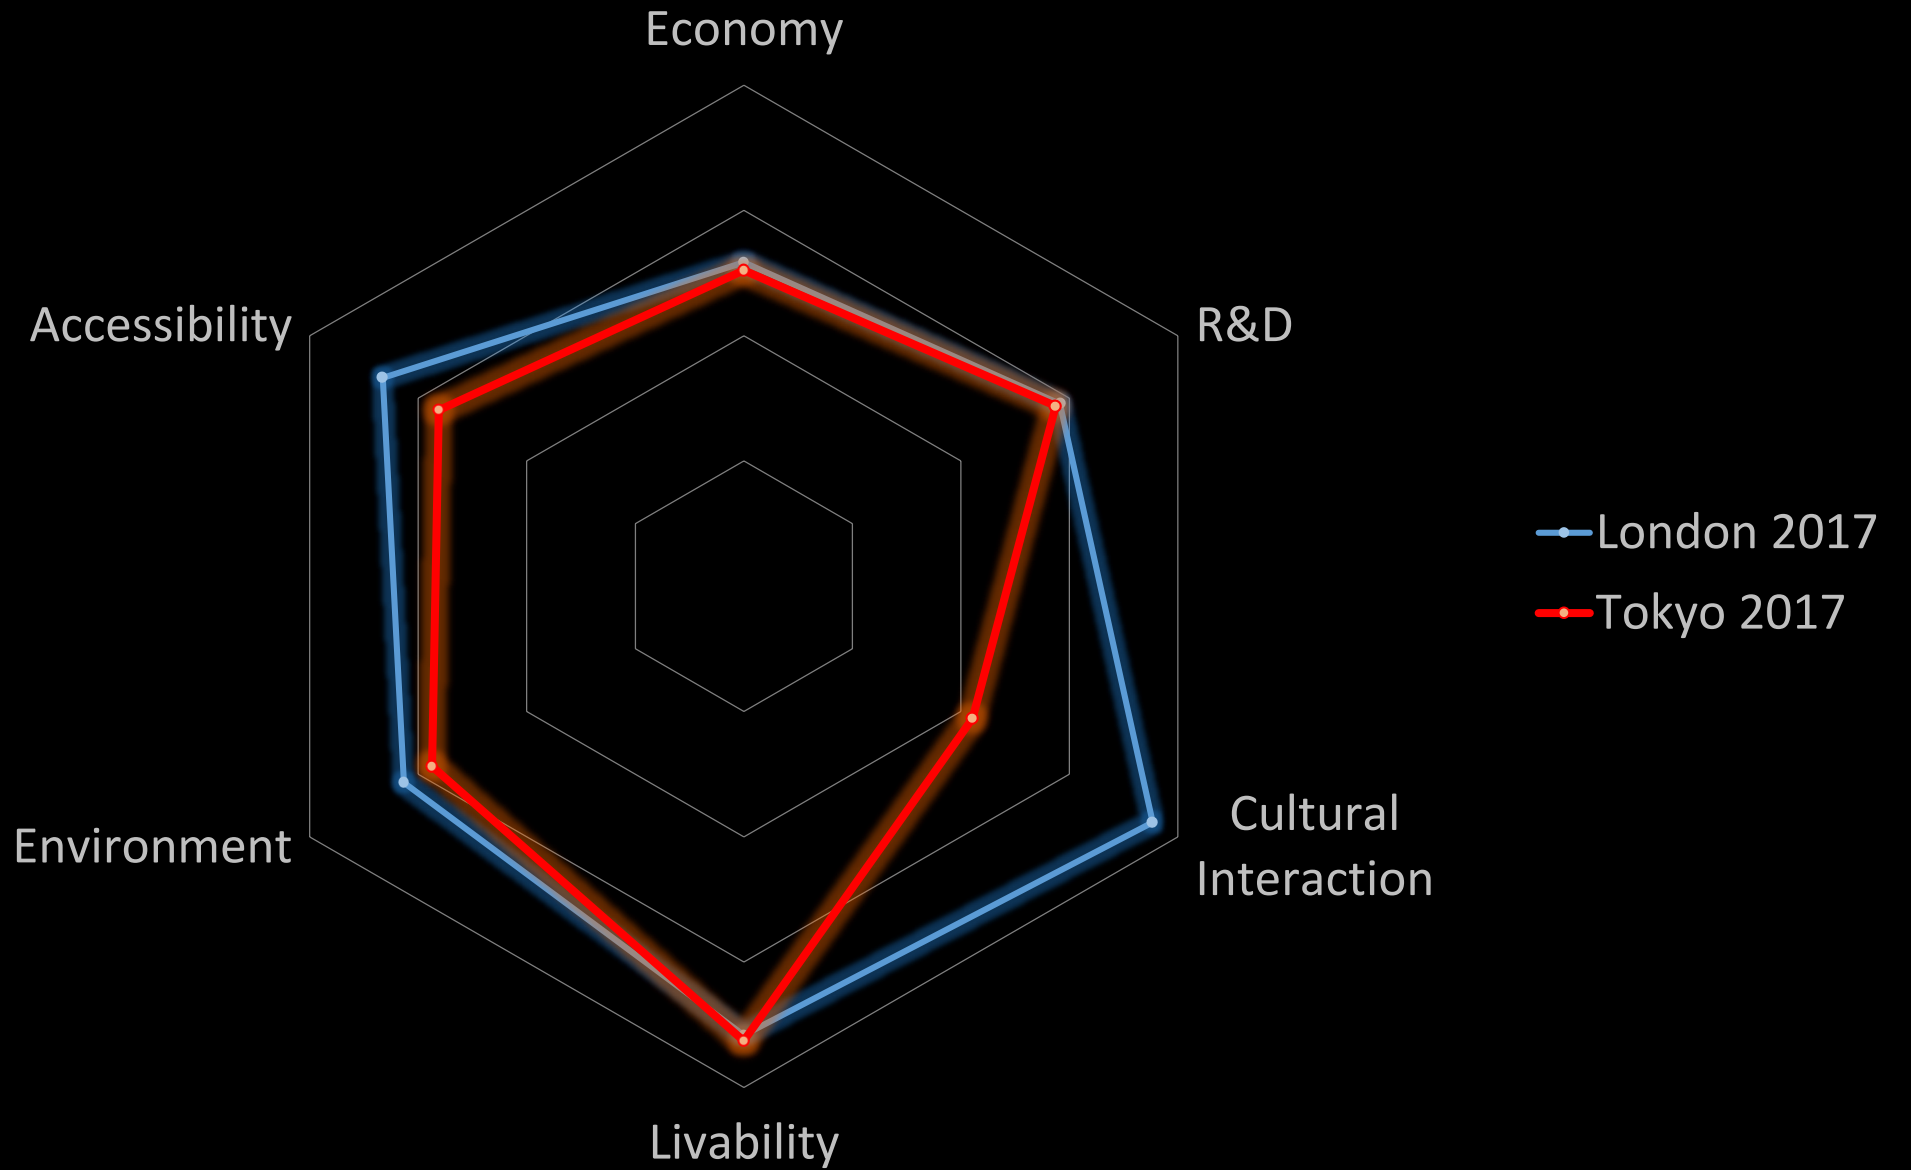

TOKYO  
2017

TOKYO  
2035

Strategy

2010

2015

2020

2025

2030

# Global Power City Index 2017

GPCI 10<sup>th</sup> Anniversary Special Edition

Summary

October 2017

**MNF** Institute for Urban Strategies  
The Mori Memorial Foundation

# Global Power City Index 2017

The Cabinet,  
*Growth Strategy 2017*

Ministry of Land,  
Infrastructure and Transport,  
*The Strategies for  
Metropolitan Areas*

Tokyo Metropolitan  
Government,  
*New Tokyo,  
New Tomorrow*