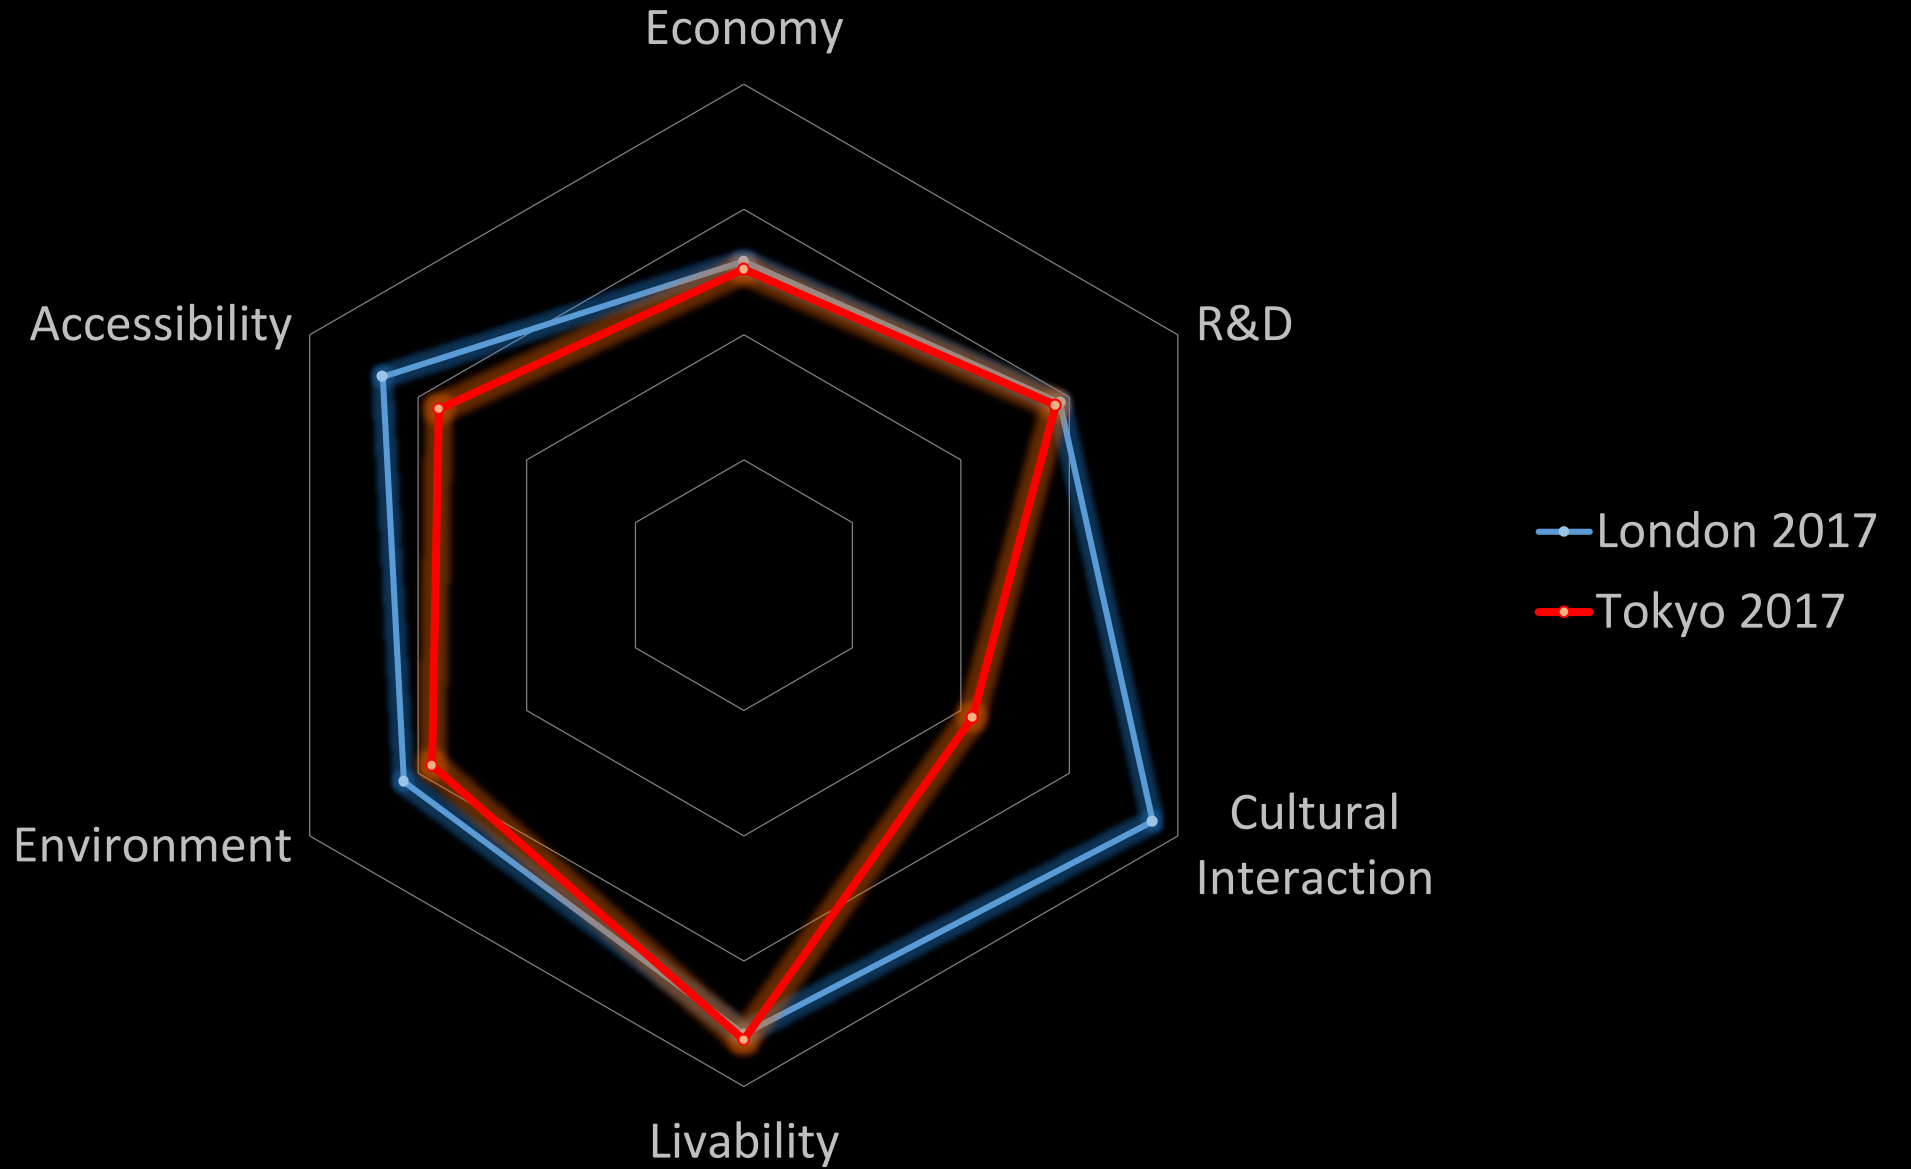

TOKYO  
2017

TOKYO  
2035

Strategy

2010

2015

2020

2025

2030

## Main Policy Measures

Direct/Indirect Effects

## Influence on Comprehensive Urban Power

# Global Power City Index 2035