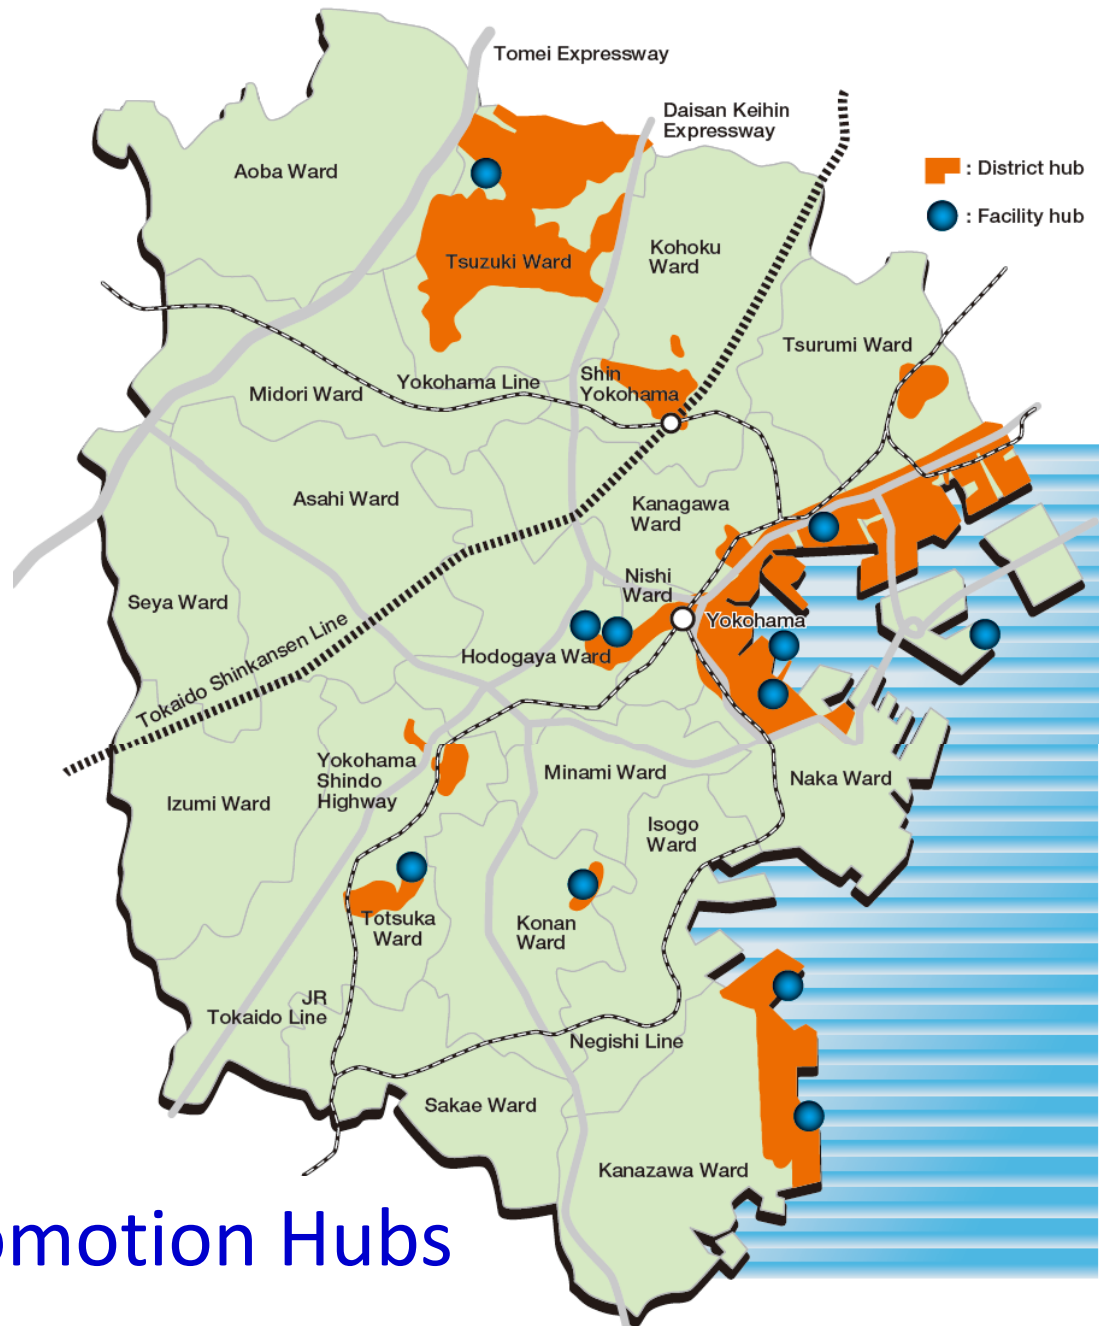

Proximity to Tokyo

6 Major Projects

Conceptual Land-Use Diagram

Minato Mirai 21 Master Plan

Minato Mirai / Kanazawa Reclamation Project

The City Center Enhancement Project - Aerial Photo before Project

Source: JICA Study Team based on photo of Amano Studio

Kanazawa Reclamation Project - Relocation of Factories to Kanazawa Industrial Zone

Source: JICA Study Team

Industrial Site Promotion Hubs