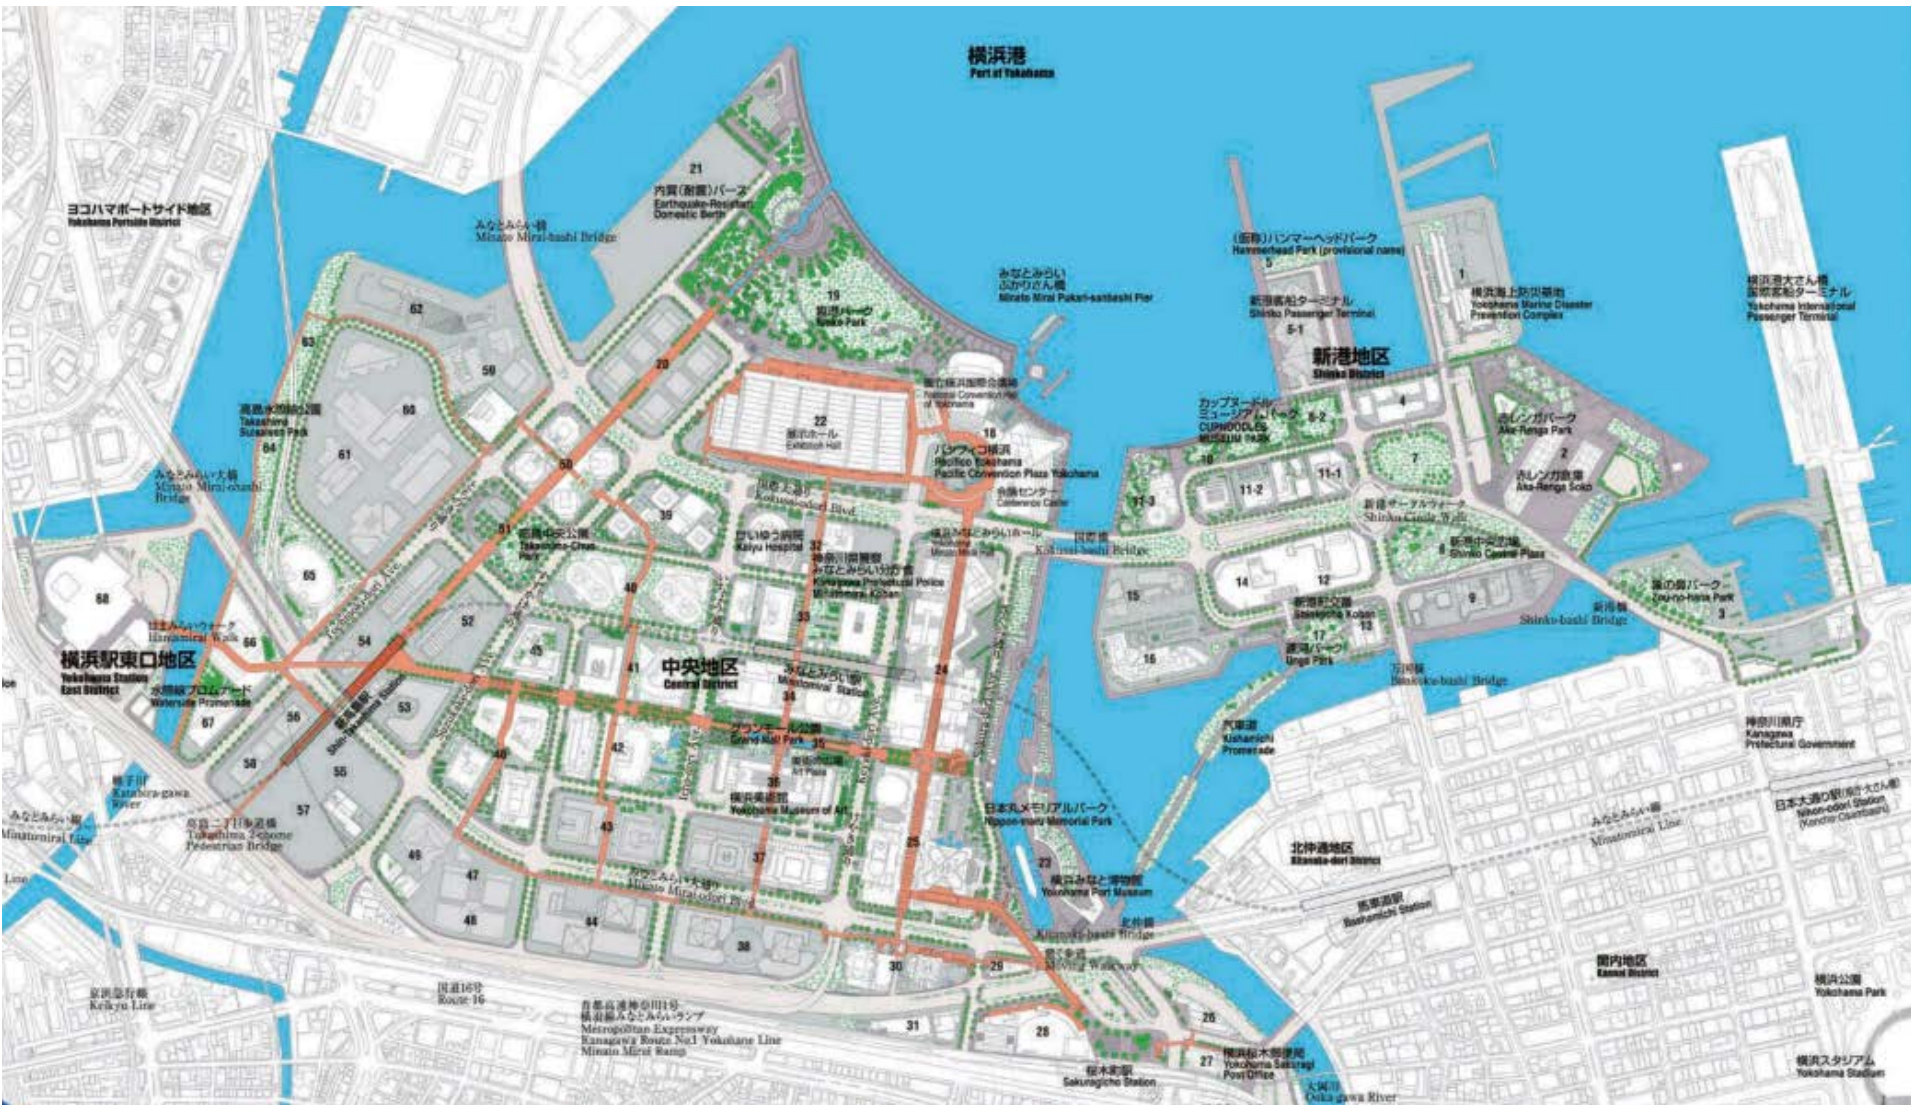

Proximity to Tokyo

6 Major Projects

Conceptual Land-Use Diagram

Minato Mirai 21 Master Plan

Minato Mirai / Kanazawa Reclamation Project

The City Center Enhancement Project - Aerial Photo before Project

Source: JICA Study Team based on photo of Amano Studio

Kanazawa Reclamation Project - Relocation of Factories to Kanazawa Industrial Zone

Source: JICA Study Team

Industrial Site Promotion Hubs