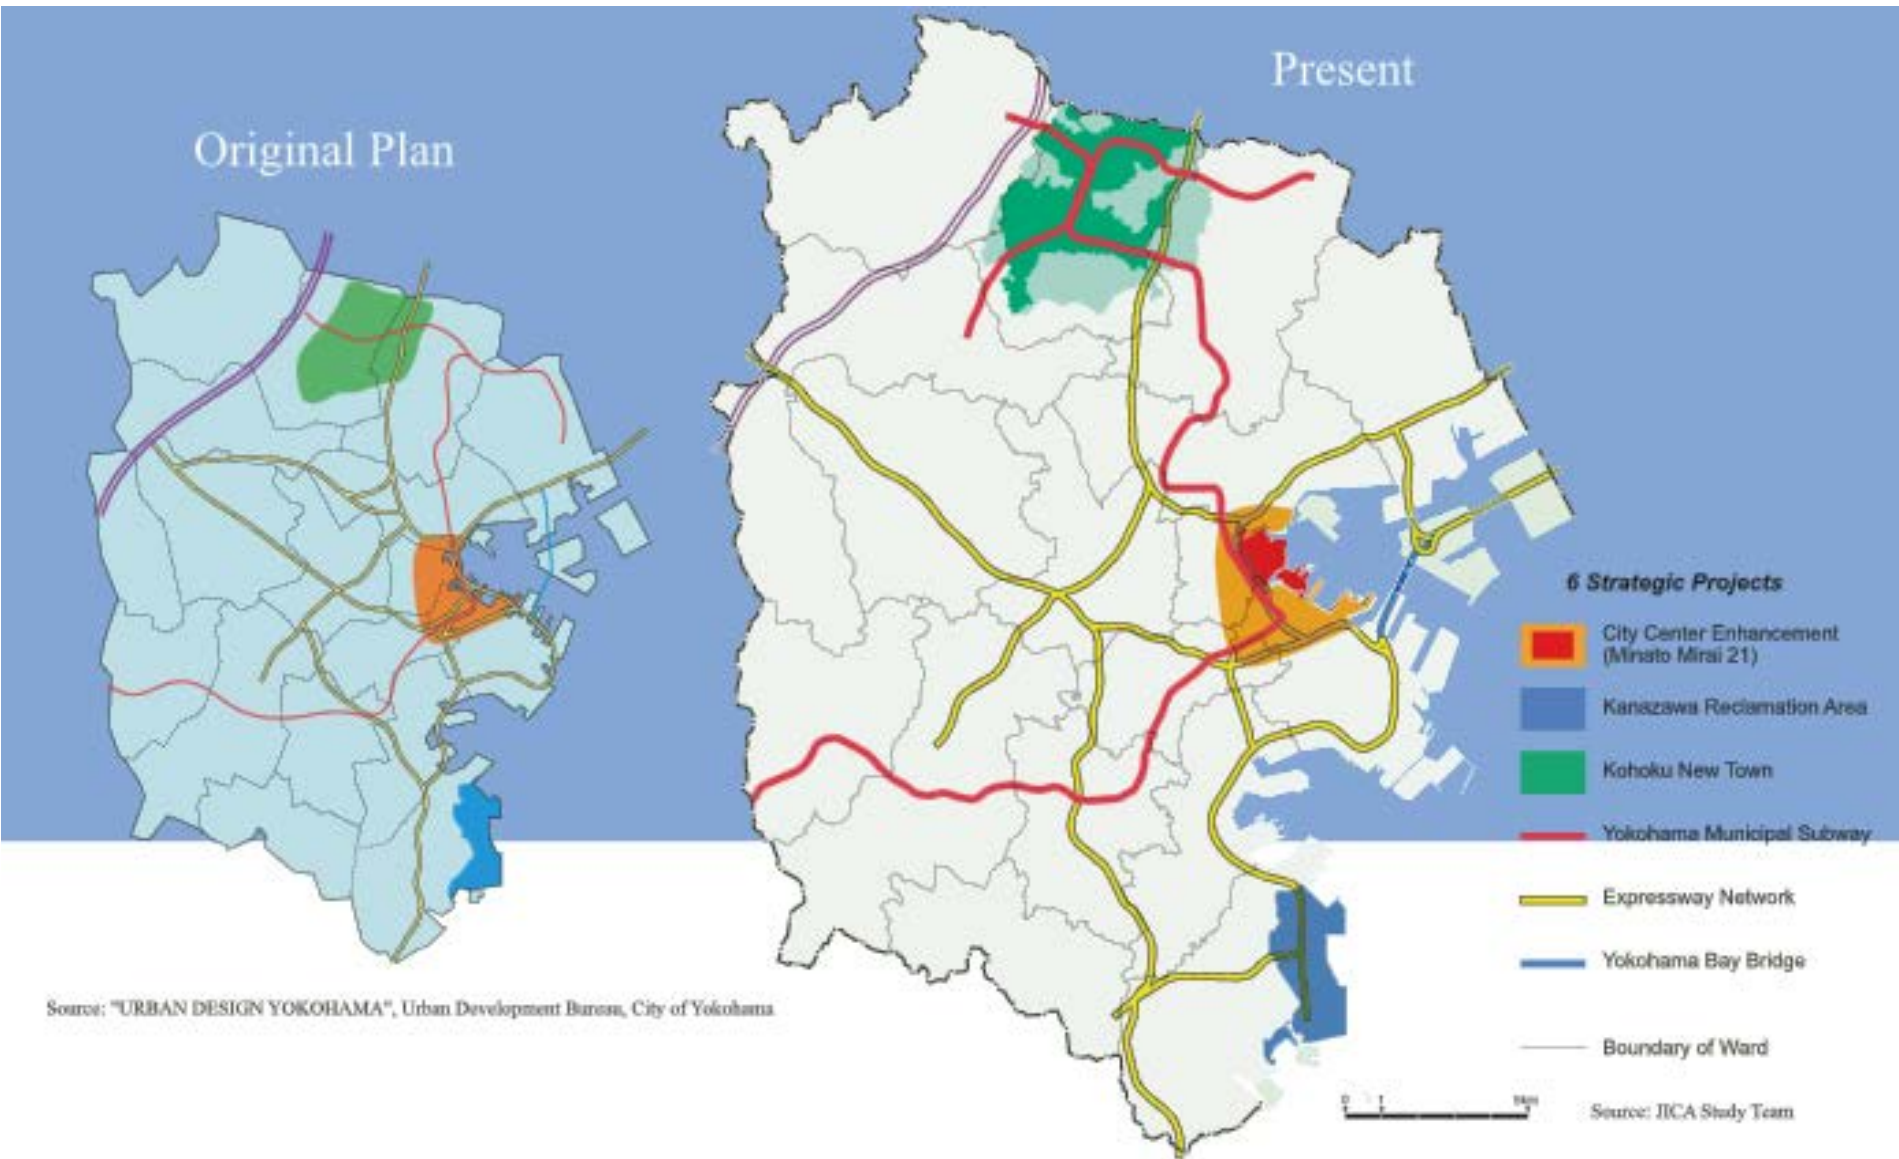

Proximity to Tokyo

6 Major Projects

Conceptual Land-Use Diagram

Minato Mirai 21 Master Plan

Minato Mirai / Kanazawa Reclamation Project

The City Center Enhancement Project - Aerial Photo before Project

Source: JICA Study Team based on photo of Amano Studio

Kanazawa Reclamation Project - Relocation of Factories to Kanazawa Industrial Zone

Source: JICA Study Team

Industrial Site Promotion Hubs