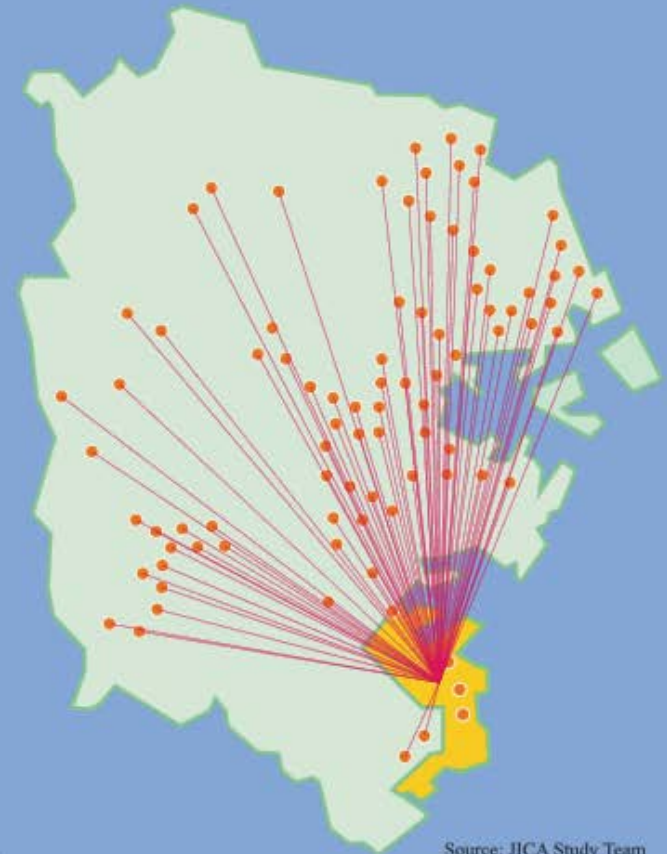

Proximity to Tokyo

6 Major Projects

Conceptual Land-Use Diagram

Minato Mirai 21 Master Plan

Minato Mirai / Kanazawa Reclamation Project

The City Center Enhancement Project - Aerial Photo before Project

Source: JICA Study Team based on photo of Amano Studio

Kanazawa Reclamation Project - Relocation of Factories to Kanazawa Industrial Zone

Source: JICA Study Team

Industrial Site Promotion Hubs