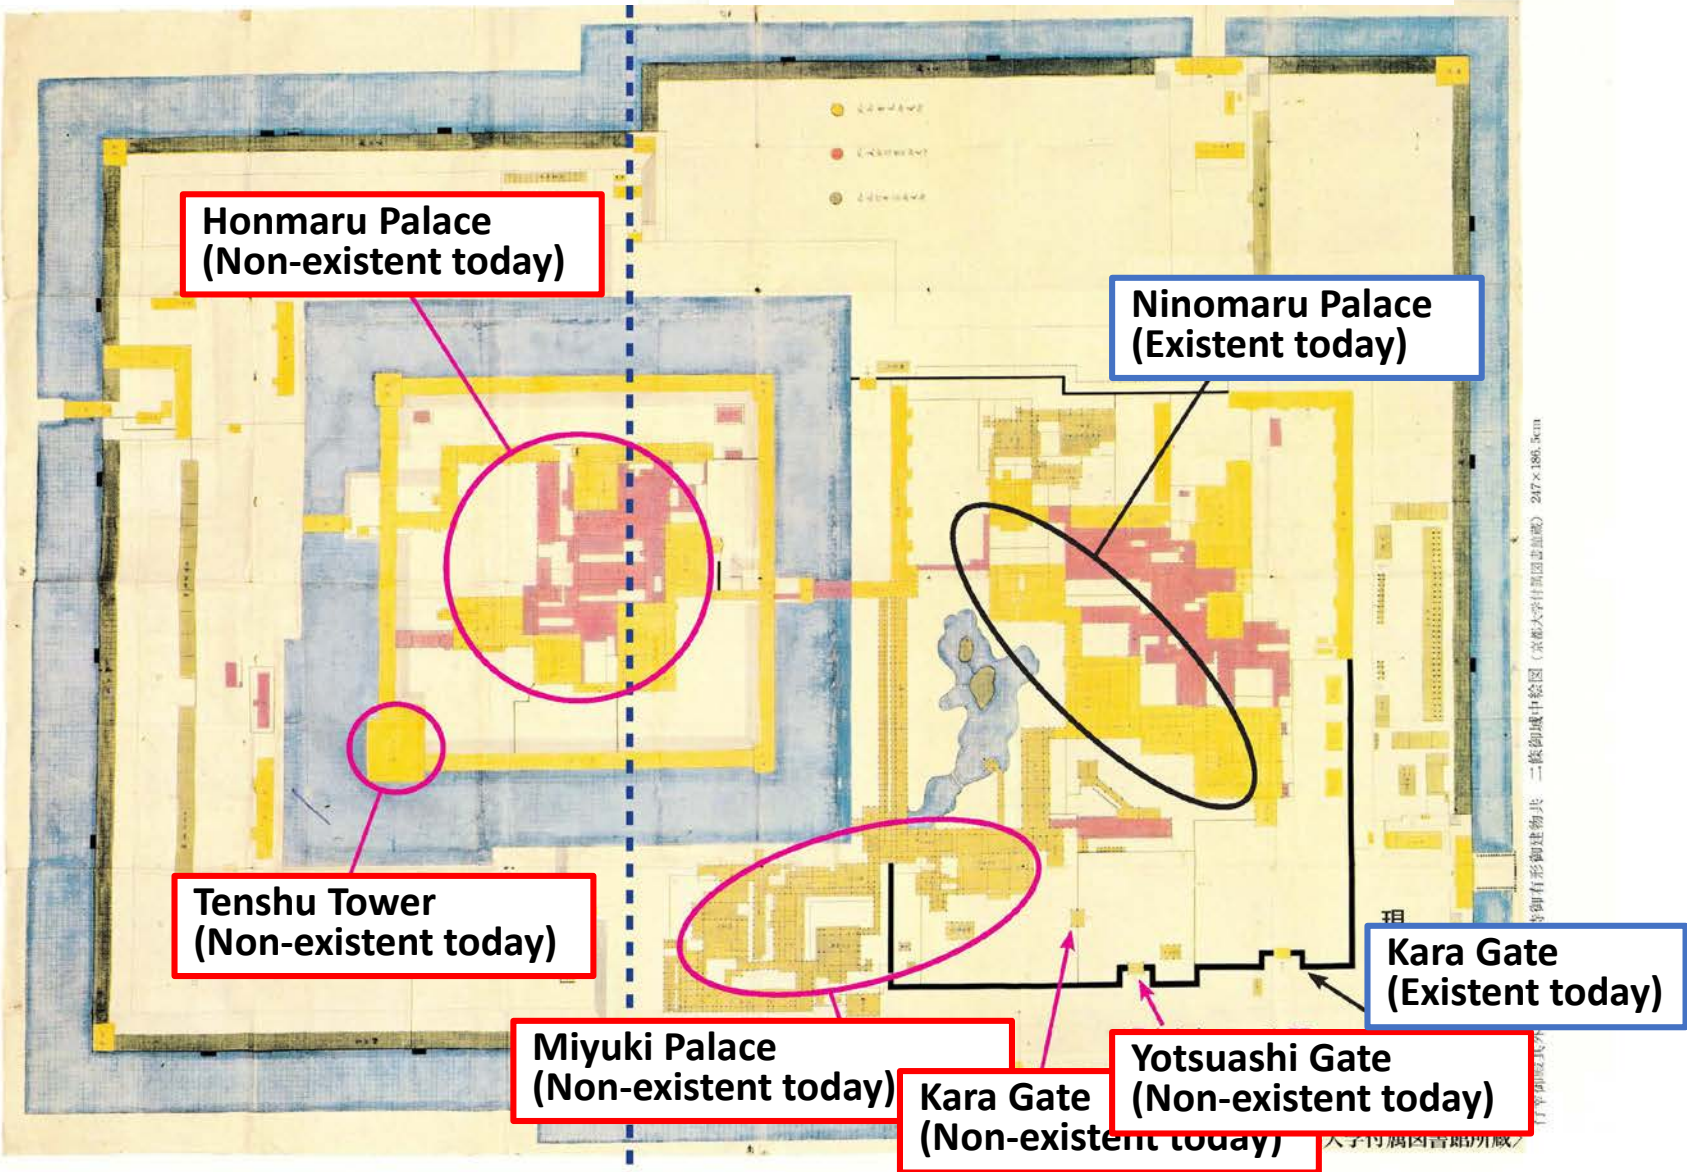

Nijo Castle (Expanded in Kannei Era)

Nijo Castle (Constructed in Keicho Era)

**Nijo Castle (Constructed in Keicho Era)
1603-1623**

**Nijo Castle (Expanded in Kannei Era)
1626-**

**General Iemitsu's Nijo Castle
(Expanded in Kan'ei Era, 1626)**

洛中洛外図屏風 (歴博F本・歴史民俗博物館蔵)

洛中洛外図屏風 (池田本・林原美術館蔵)

**General Ieyasu's Nijo Castle
(Constructed in Keicho Era, 1603)**

Kara Gate

Before

After

Pigment Refurbishments

Rooftop Refurbishments